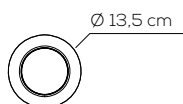

PL URBAN M

kg 1,3 m³ 0,02